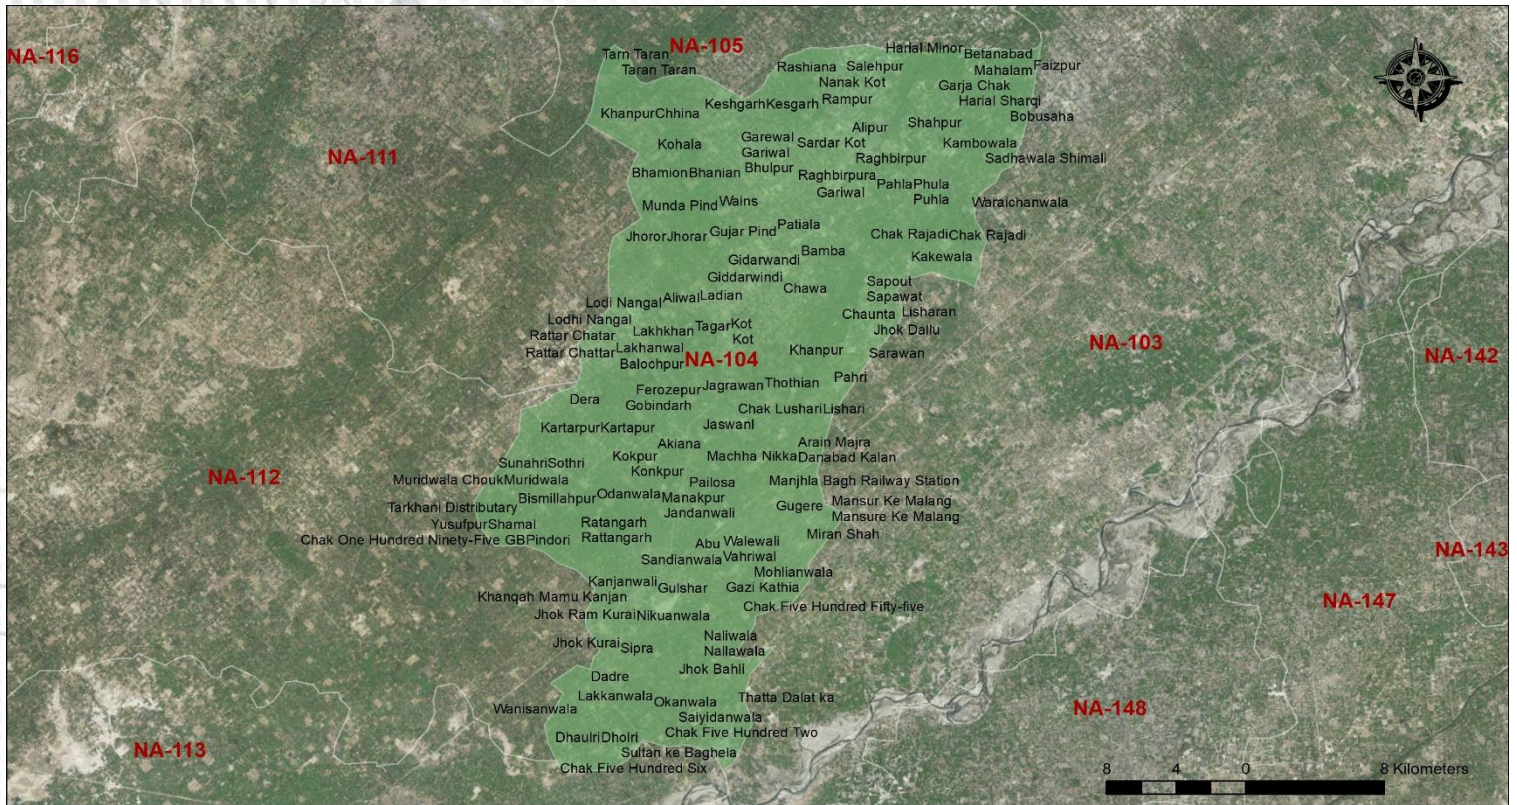

CONSTITUENCY PROFILE

NA-104 FAISALABAD-IV

PUNJAB

CONSTITUENCY POPULATION

760,715

VOTER STATISTICS

Male

273,686

Female

220,132

Total

493,818

65%

of the total population are registered as voters

POLLING STATIONS

159 **158** **81** **398**
Male Female Combined Total

LIST OF CONTESTING CANDIDATES

#	Name	Name of Political Party
1	Ch. Muhammad Shahbaz Babar	Pakistan Muslim League (Nawaz)
2	Ch. Mazhar Ali Gul	Independent
3	Khalid Mehmood Gull	Independent
4	Raheel Abid	Tehreek-e-Labbaik Islam
5	Rana Muhammad Farooq Saeed Khan	Pakistan Peoples Party Parliamentarians
6	Sardar Dildar Ahmad Cheema	Pakistan Tehreek-e-Insaf
7	Sardar Sarfraz Ahmad Cheema	Independent
8	Shafqat Rasol	Independent
9	Abdul Khaliq	Allah-o-Akbar Tehreek
10	Fahd Ghaffar	Tehreek-e-Labaik Pakistan
11	Muhammad Bilal Farooq Khan	Independent
12	Muhammad Shoukat Iqbal	Independent
13	Muhammad Faheem Akhtar	Independent
14	Muhammad Younas	Independent